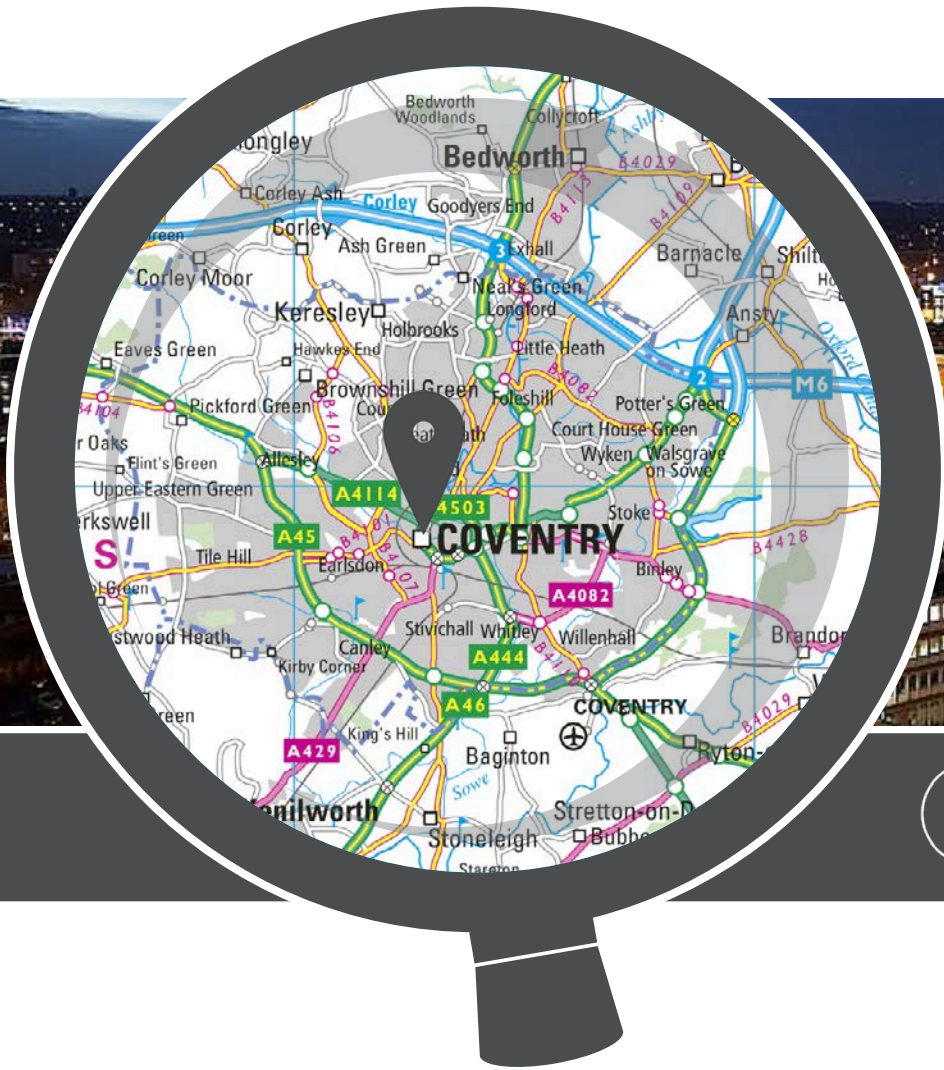

skydome

Coventry

media sheet

access
point

www.apuk.net

Situated in the heart of the city centre Skydome is Coventry's premier leisure and entertainment destination.

Skydome includes a 9 screen Odeon Cinema, Pure Gym, Casino, a multi-use ice rink, multiple bars and restaurants and a 779 space multi-storey car park.

Coventry has a 2.4 million catchment area and a shopping population in excess of 274,000.

Coventry also offers a higher than average population of young adult's age between 15-24, with 33,000 students attending Coventry University.